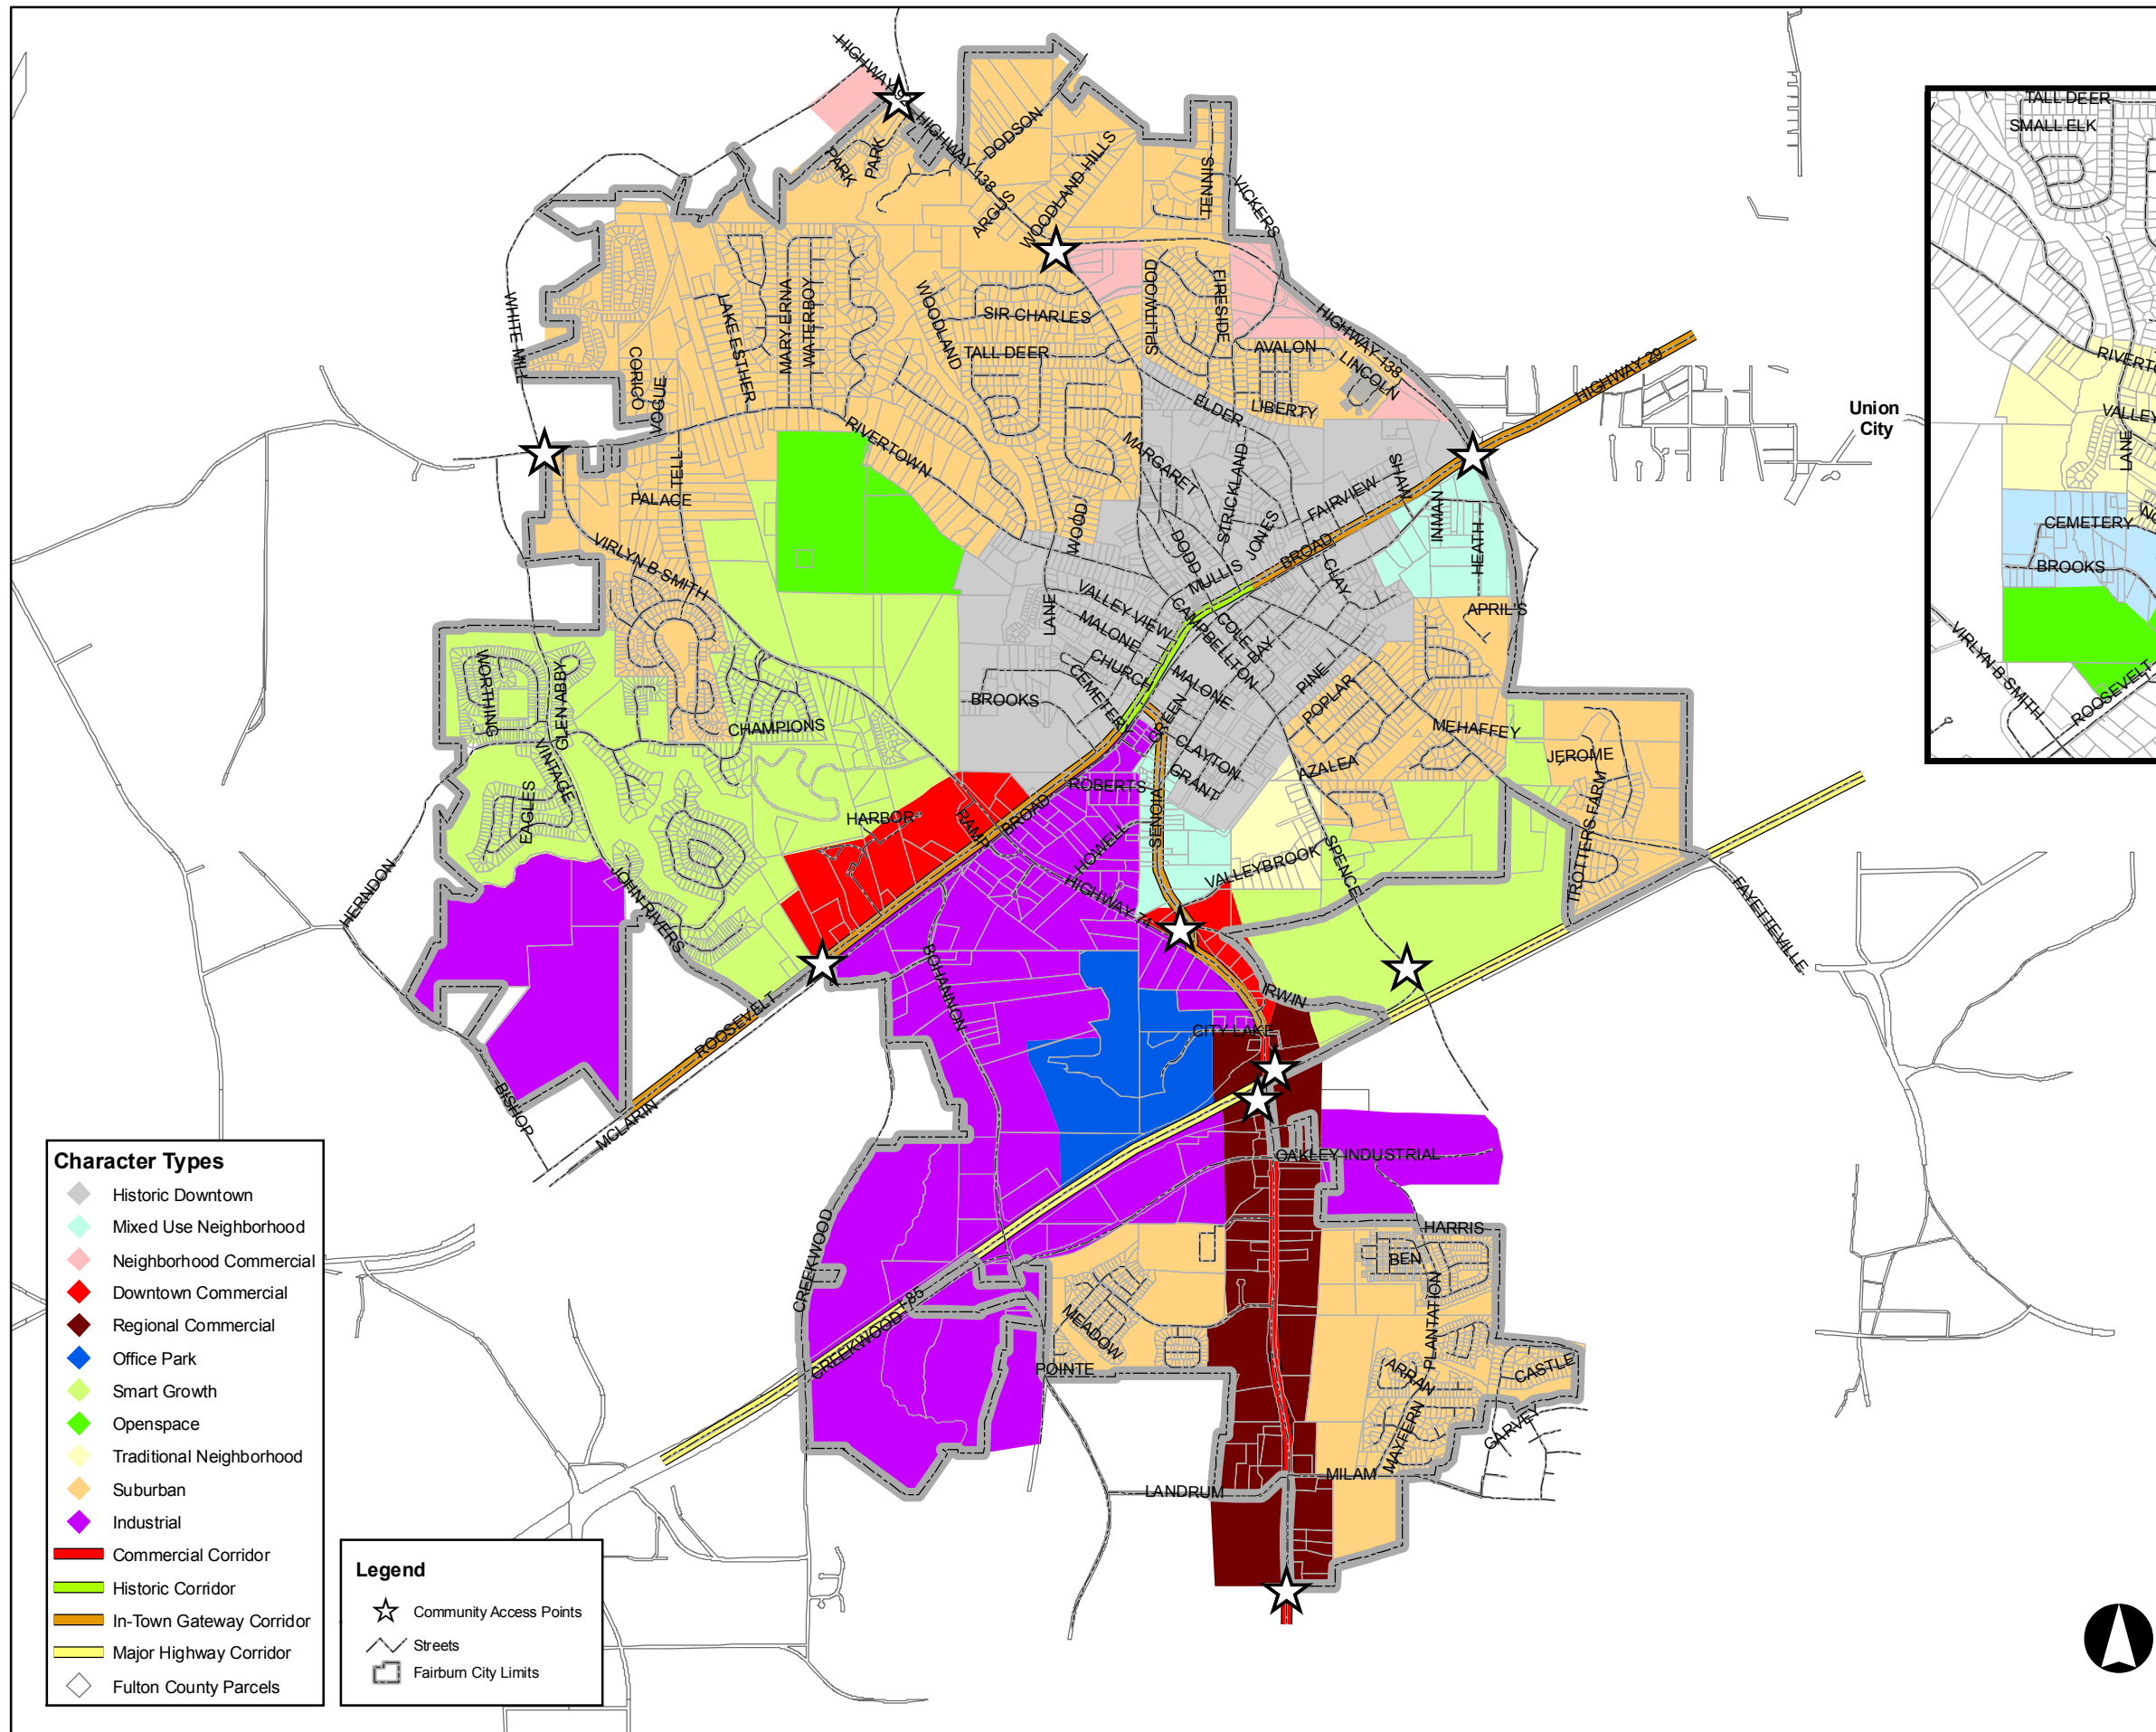

Community Character Areas

Downtown Historic District Sub-Areas

- Character Types**
- ◆ Historic Downtown
  - ◆ Mixed Use Neighborhood
  - ◆ Neighborhood Commercial
  - ◆ Downtown Commercial
  - ◆ Regional Commercial
  - ◆ Office Park
  - ◆ Smart Growth
  - ◆ Openspace
  - ◆ Traditional Neighborhood
  - ◆ Suburban
  - ◆ Industrial
  - ◆ Commercial Corridor
  - ◆ Historic Corridor
  - ◆ In-Town Gateway Corridor
  - ◆ Major Highway Corridor
  - ◆ Fulton County Parcels

- Legend**
- ☆ Community Access Points
  - Streets
  - Fairburn City Limits