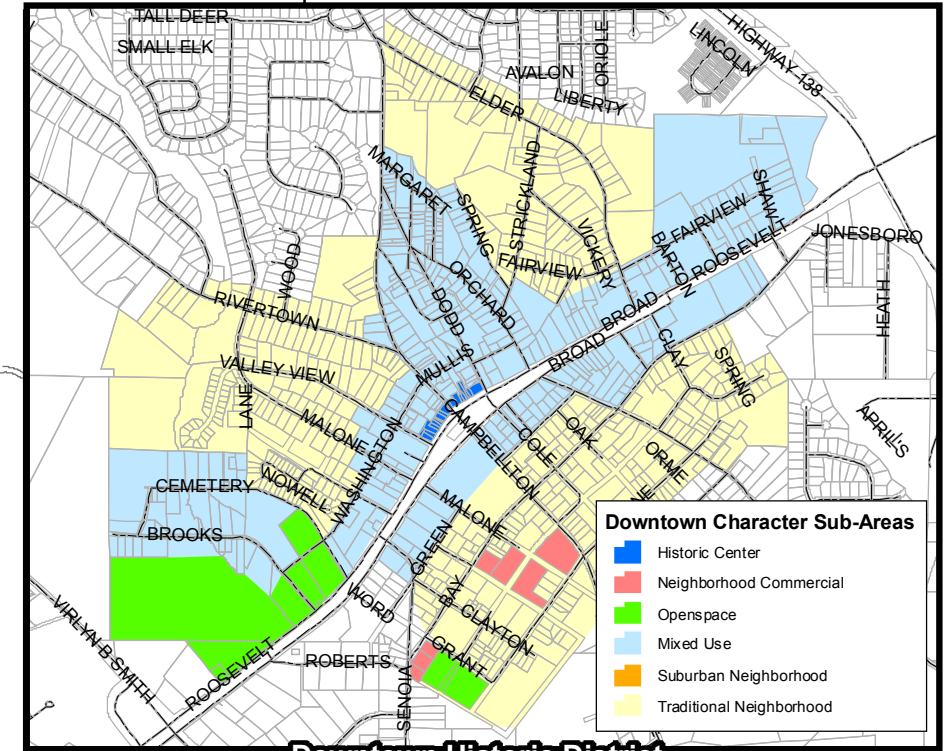

Community Character Areas

Downtown Historic District Sub-Areas

- Character Types**
- ◆ Historic Downtown
  - ◆ Mixed Use Neighborhood
  - ◆ Neighborhood Commercial
  - ◆ Downtown Commercial
  - ◆ Regional Commercial
  - ◆ Office Park
  - ◆ Smart Growth
  - ◆ Openspace
  - ◆ Traditional Neighborhood
  - ◆ Suburban
  - ◆ Industrial
  - ◆ Commercial Corridor
  - ◆ Historic Corridor
  - ◆ In-Town Gateway Corridor
  - ◆ Major Highway Corridor
  - ◆ Fulton County Parcels

- Legend**
- ☆ Community Access Points
  - Streets
  - Fairburn City Limits